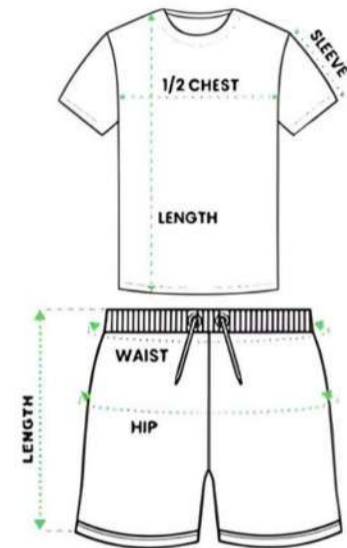

Choose Your Collar

CREW NECK

V-NECK

V-NECK WITH INSERT

STAND-UP COLLAR

FOLD-OVER COLLAR (POLO)

V-NECK WITH STRIPE TRIM

**ASYMMETRICAL
BUTTON PLACKET**

**PERFORMANCE
MOCK NECK**

SQUARED-OFF V-NECK

Choose Your Font

Choose Your Fit

YOUTH

JERSEY SIZE (IN.)	XS	S	M	L	XL
Length	17.9	19.6	21.5	22.8	24.4
1/2 Chest	14.1	15.4	16.5	17.8	18.5
Sleeve	6.3	6.5	6.7	7.3	8
SHORTS SIZE (IN.)	XS	S	M	L	XL
Length	12.3	13	13.8	14.5	15.4
Hip	26	28	30	32	34
Waist	20	21	23	26	28

ADULT

JERSEY SIZE (IN.)	XS	S	M	L	XL	2XL	3XL	4XL	5XL
Length	26.4	27.8	28.8	29.5	30.3	31.1	31.9	32.6	33.5
1/2 Chest	19.6	20.3	21.1	21.9	22.7	23.5	24.2	25	25.9
Sleeve	8.1	8.5	8.9	9.4	10	10.4	10.8	11.4	12
SHORTS SIZE (IN.)	XS	S	M	L	XL	2XL	3XL	4XL	5XL
Length	16.9	17.8	18.5	19.3	20	20.9	21.6	22.4	23.2
Waist	28	30	32	34	37	40	43	47	49